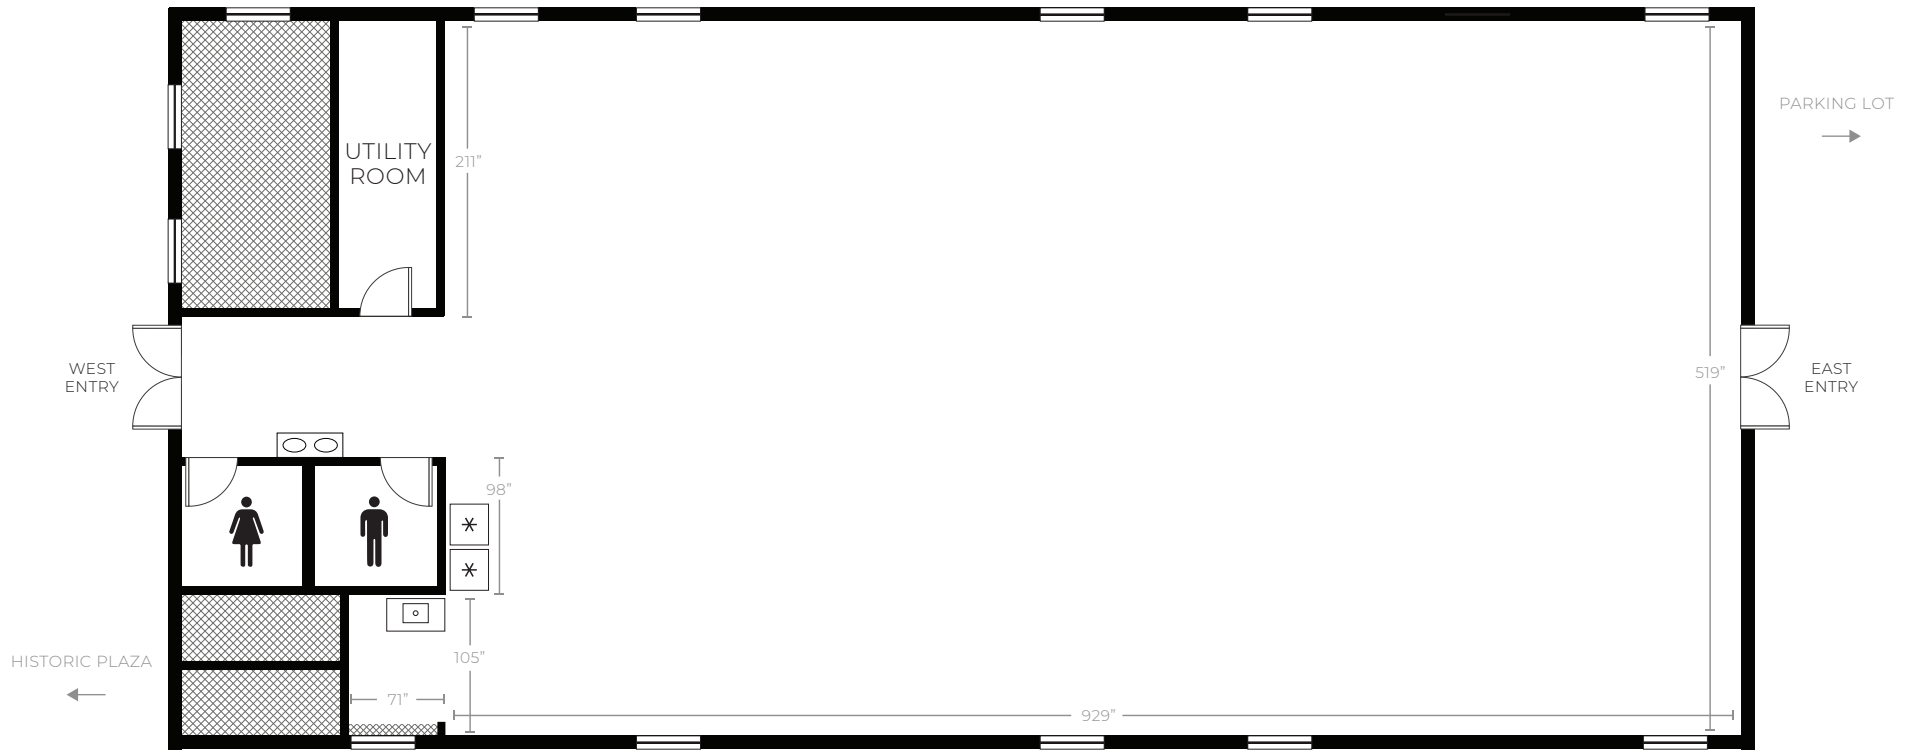

FLORICULTURE

BUILDING 15
220 SEATED | 300 STANDING

↑
CARNIVAL LOT

3,348 SQ FT

- WATER FOUNTAINS
- SINKS
- REFRIGERATOR

↓
COMMERCIAL BUILDING